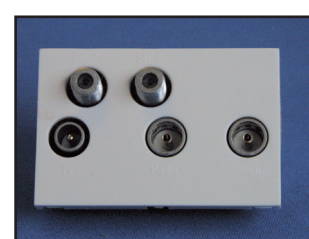

### e-mod MEDIA MODULES

				Order Ref
TV outlet, female, PAL coaxial	25mm x 50mm	B		R 009D
TV outlet, male PAL coaxial	25mm x 50mm	B		R 009E
TV outlet, female, screened return, PAL coaxial	25mm x 50mm	B		R 009F
Satellite TV outlet, F type	25mm x 50mm	B		R 009C
BNC module, female	25mm x 50mm	B		R 014
Phono (RCA) female	25mm x 50mm	B		R 015
Diplex module - TV/FM	50mm x 50mm	B		R 013DW
Triplex module - TV/Sat/FM	50mm x 50mm	B		R 013W
Quadplex module - 2 x Sat/TV/FM	50mm x 50mm	B		R 029W
Sky+ module - 2 x Sat/TV/FM/Screen Return	75mm x 50mm	B		R 028W

Speaker module - 2 binding post	25mm x 50mm	B		R 027
Speaker module - 4 binding post	50mm x 50mm	B		R 025W
Speaker module - 4 phono + 2 x 3.5mm socket	50mm x 50mm			R 026W

*B = module available in black*