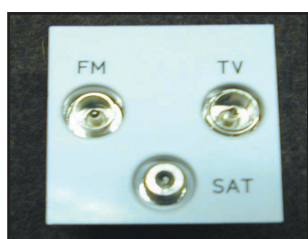

### e-mod MEDIA MODULES

				Order Ref
TV outlet, female, PAL coaxial	25mm x 50mm	B		R 009D
TV outlet, male PAL coaxial	25mm x 50mm	B		R 009E
TV outlet, female, screened return, PAL coaxial	25mm x 50mm	B		R 009F
Satellite TV outlet, F type	25mm x 50mm	B		R 009C
BNC module, female	25mm x 50mm	B		R 014
Phono (RCA) female	25mm x 50mm	B		R 015
Diplex module - TV/FM	50mm x 50mm	B		R 013DW
Triplex module - TV/Sat/FM	50mm x 50mm	B		R 013W
Quadplex module - 2 x Sat/TV/FM	50mm x 50mm	B		R 029W
Sky+ module - 2 x Sat/TV/FM/Screen Return	75mm x 50mm	B		R 028W

Speaker module - 2 binding post	25mm x 50mm	B		R 027
Speaker module - 4 binding post	50mm x 50mm	B		R 025W
Speaker module - 4 phono + 2 x 3.5mm socket	50mm x 50mm			R 026W

*B = module available in black*